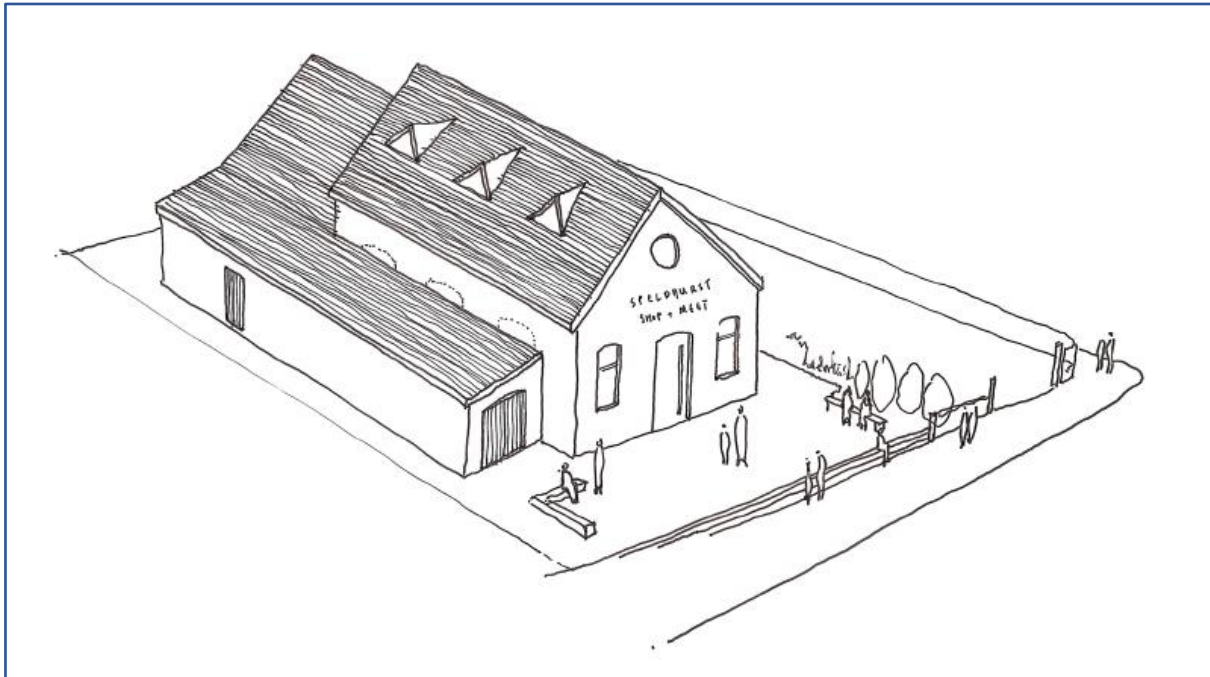

Speldhurst Chapel Project have supplied plans and drawings to show what the new Shop, Post Office and Community Hub would look like.

Remember, you have until midnight on 30th August to take part in a parish consultation on this project – find the online [consultation form here](#).

Sketch of existing Chapel

Sketch of Chapel with proposed extension to accommodate shop stock room, managers office, kitchen area, toilet

Proposed additions in blue, removal in red

Proposed layout post renovation and extension

Internal concept