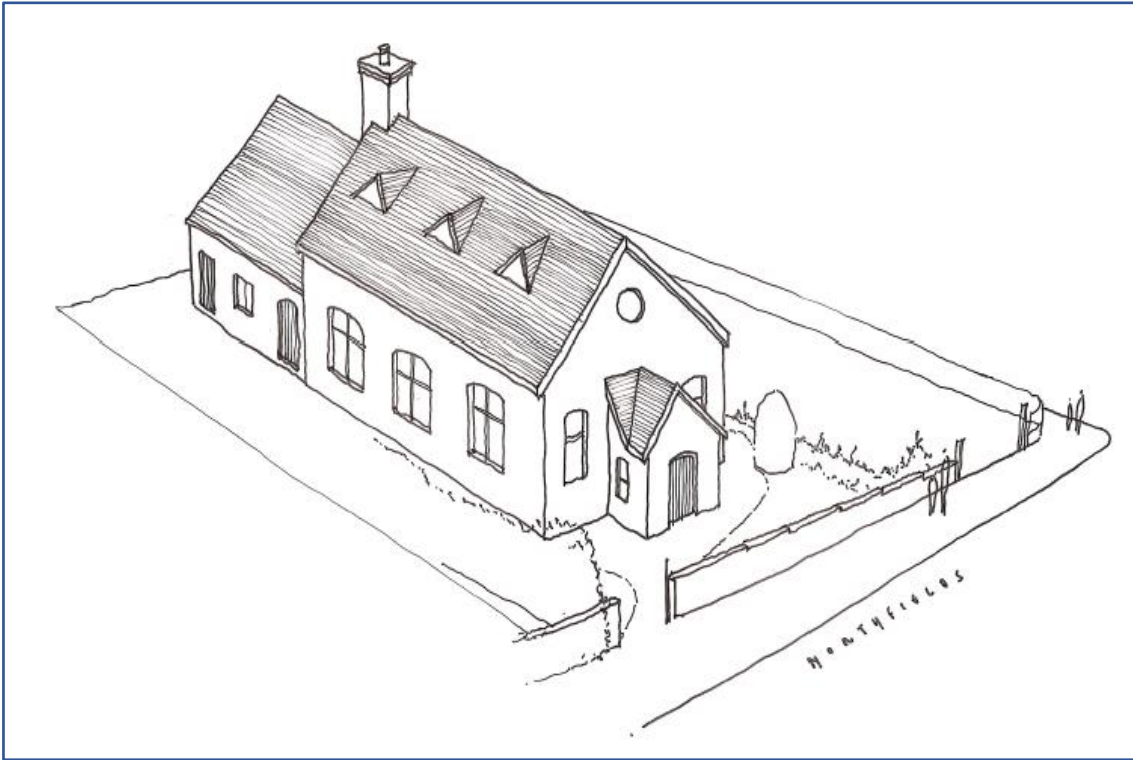

Speldhurst Chapel Project have supplied plans and drawings to show what the new Shop, Post Office and Community Hub would look like.

Remember, you have until midnight on 30th August to take part in a parish consultation on this project – find the online [consultation form here](#).

Sketch of existing Chapel

Sketch of Chapel with proposed extension to accommodate shop stock room, managers office, kitchen area, toilet

Proposed additions in blue, removal in red

Proposed layout post renovation and extension

Internal concept